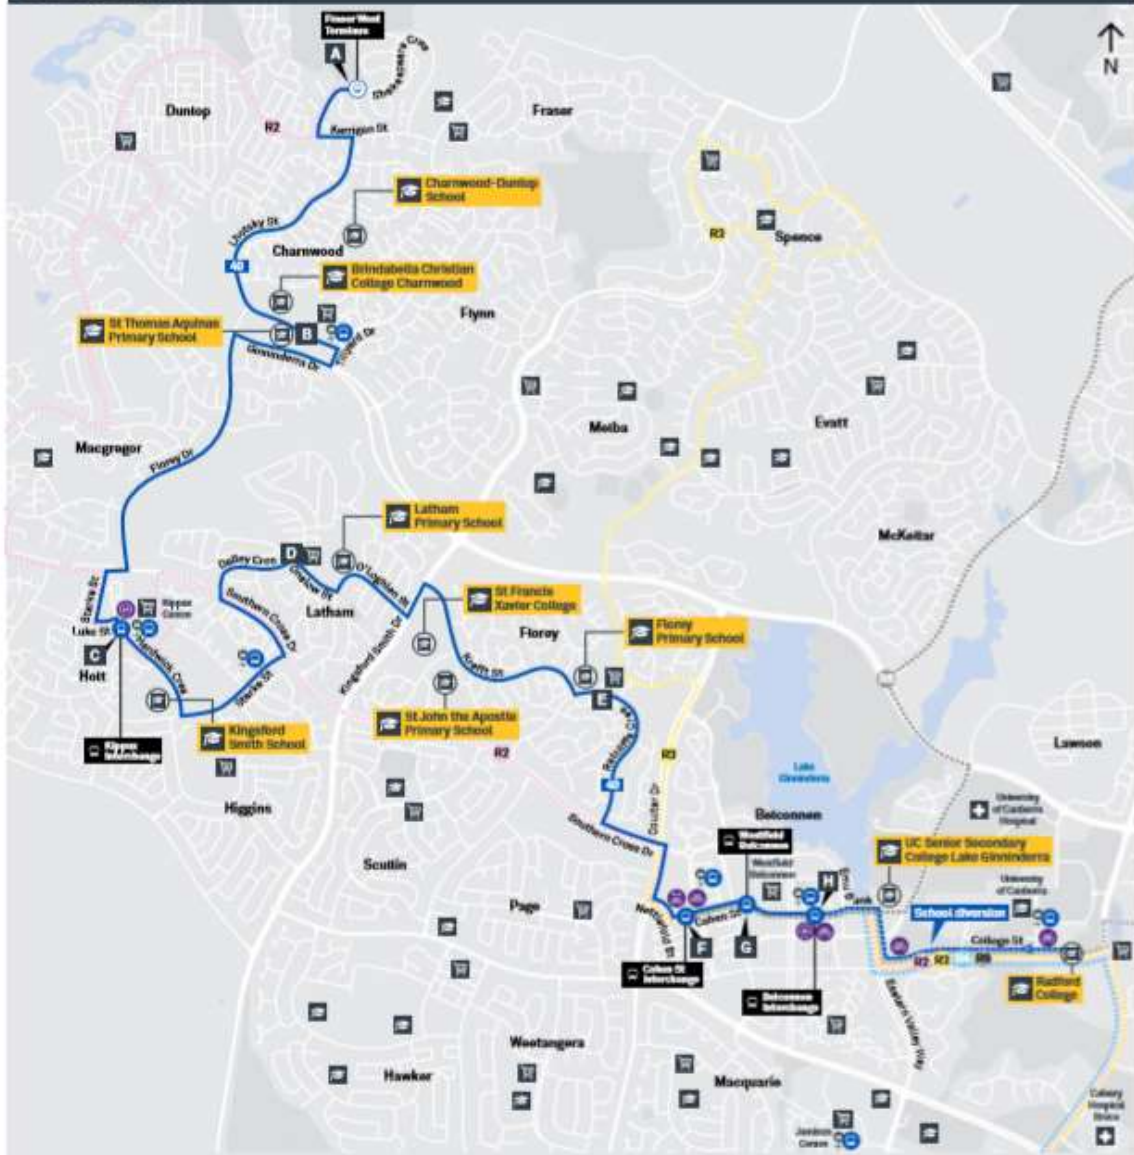

ROUTE MAP

- Bus route
- B Bus station
- M Mode interchange
- Educational institution
- Hospital
- Bicycle lockers
- Park and Ride
- T Bus terminus
- 40 Route number
- Shopping centre
- Bicycle rails
- Bicycle cage

**CANBERRA
IS BETTER
CONNECTED**

transport.act.gov.au

TTC Transport Canberra