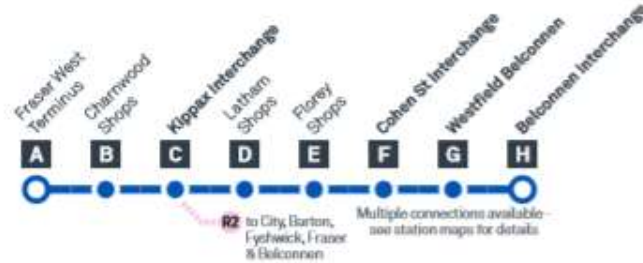

FRASER TO BELCONNEN

via Kippax and Florey

effective Saturday 28 September 2019

MONDAY TO FRIDAY

AM	40	5:47	5:54	6:02	6:07	6:13	6:18	6:20	6:22
	40	6:06	6:13	6:21	6:26	6:32	6:37	6:39	6:41
	40	6:25	6:32	6:40	6:45	6:51	6:56	6:58	7:00
	40	6:44	6:51	6:59	7:05	7:13	7:19	7:21	7:23
	40	7:02	7:09	7:18	7:24	7:32	7:38	7:40	7:42
	40	S7:13	S7:20	S7:29	S7:35	S7:43	S7:49	S7:51	S7:53
	40	7:22	7:29	7:38	7:44	7:52	7:58	8:00	8:02
	40	7:43	7:50	7:59	8:05	8:13	8:19	8:21	8:23
	40	8:04	8:11	8:20	8:26	8:34	8:40	8:42	8:44
	40	8:25	8:32	8:41	8:47	8:55	9:01	9:03	9:05
	40	8:47	8:54	9:03	9:09	9:17	9:23	9:25	9:27
	40	9:05	9:12	9:21	9:27	9:34	9:40	9:42	9:44
	40	9:22	9:29	9:38	9:43	9:49	9:55	9:57	9:59
	40	9:52	9:59	10:08	10:13	10:19	10:25	10:27	10:29
	40	10:22	10:29	10:38	10:43	10:49	10:55	10:57	10:59
	40	10:52	10:59	11:08	11:13	11:19	11:25	11:27	11:29
	40	11:22	11:29	11:38	11:43	11:49	11:55	11:57	11:59
	40	11:52	11:59	12:08	12:13	12:19	12:25	12:27	12:29
PM	40	12:22	12:29	12:38	12:43	12:49	12:55	12:57	12:59
	40	12:52	12:59	1:08	1:13	1:19	1:25	1:27	1:29
	40	1:22	1:29	1:38	1:43	1:49	1:55	1:57	1:59
	40	1:52	1:59	2:08	2:13	2:19	2:25	2:27	2:29
	40	2:22	2:29	2:38	2:43	2:49	2:55	2:57	2:59
	40	2:52	2:59	3:08	3:13	3:19	3:25	3:27	3:29
	40	3:22	3:29	3:38	3:44	3:52	3:58	4:00	4:02
	40	3:52	3:59	4:08	4:14	4:22	4:28	4:30	4:32
	40	4:22	4:29	4:38	4:44	4:52	4:58	5:00	5:02
	40	4:52	4:59	5:08	5:14	5:22	5:28	5:30	5:32
	40	5:22	5:29	5:38	5:44	5:52	5:58	6:00	6:02
	40	5:52	5:59	6:08	6:14	6:22	6:28	6:30	6:32
	40	6:22	6:29	6:38	6:44	6:52	6:58	7:00	7:02
	40	6:52	6:59	7:08	7:13	7:19	7:25	7:27	7:29
	40	7:22	7:29	7:38	7:43	7:49	7:55	7:57	7:59
	40	7:52	7:59	8:08	8:13	8:19	8:25	8:27	8:29
	40	8:52	8:59	9:07	9:12	9:18	9:23	9:25	9:27
	40	9:52	9:59	10:07	10:12	10:18	10:23	10:25	10:27

Explanations

S Operates School Days Only

CANBERRA
IS BETTER
CONNECTED

transport.act.gov.au

TCC Transport
Canberra